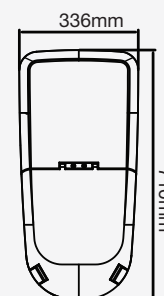

VT-80ST

SKU: 541 | 4000K DAY WHITE

WATTS	LUMENS	BOX QTY.
80w	9600	1 pcs

Available with

SKU: 546

VT-120ST

SKU: 542 | 4000K DAY WHITE

WATTS	LUMENS	BOX QTY.
120w	14400	1 pcs

Available with

SKU: 547

VT-160ST

SKU: 543 | 4000K DAY WHITE

WATTS	LUMENS	BOX QTY.
160w	19200	1 pcs

Available with

SKU: 548

VT-200ST

SKU: 544 | 4000K DAY WHITE

WATTS	LUMENS	BOX QTY.
200w	24000	1 pcs

Available with

SKU: 549