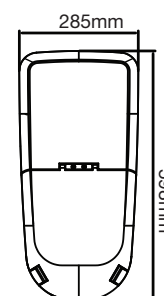

VT-80ST

SKU: 541 | 4000K DAY WHITE

WATTS	LUMENS	BOX QTY.
80w	9600	1 pcs

Available with

SKU: 546

VT-120ST

SKU: 542 | 4000K DAY WHITE

WATTS	LUMENS	BOX QTY.
120w	14400	1 pcs

Available with

SKU: 547

VT-160ST

SKU: 543 | 4000K DAY WHITE

WATTS	LUMENS	BOX QTY.
160w	19200	1 pcs

Available with

SKU: 548

VT-200ST

SKU: 544 | 4000K DAY WHITE

WATTS	LUMENS	BOX QTY.
200w	24000	1 pcs

Available with

SKU: 549