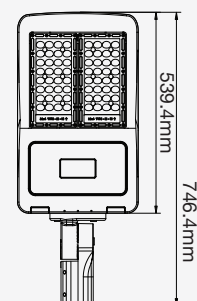

VT-152ST

SKU: 887 | 4000K DAY WHITE
SKU: 888 | 6400K WHITE

WATTS	LUMENS	BOX QTY.
150w	21000	pcs