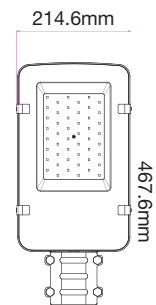

VT-50ST

SKU: 527 | 4000K DAY WHITE
SKU: 528 | 6400K WHITE

WATTS	LUMENS	BOX QTY.
50w	6000	4 pcs