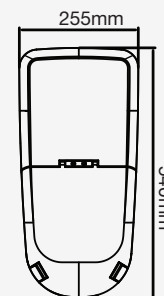

VT-80ST

SKU: 541 | 4000K DAY WHITE

WATTS	LUMENS	BOX QTY.
80w	9600	1 pcs

Available with

SKU: 546

VT-120ST

SKU: 542 | 4000K DAY WHITE

WATTS	LUMENS	BOX QTY.
120w	14400	1 pcs

Available with

SKU: 547

VT-160ST

SKU: 543 | 4000K DAY WHITE

WATTS	LUMENS	BOX QTY.
160w	19200	1 pcs

Available with

SKU: 548

VT-200ST

SKU: 544 | 4000K DAY WHITE

WATTS	LUMENS	BOX QTY.
200w	24000	1 pcs

Available with

SKU: 549