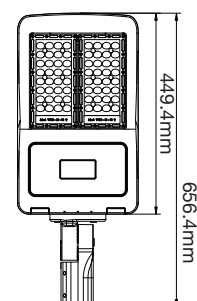

VT-122ST

SKU: 885 | 4000K DAY WHITE
SKU: 886 | 6400K WHITE

WATTS	LUMENS	BOX QTY.
120w	16800	pcs