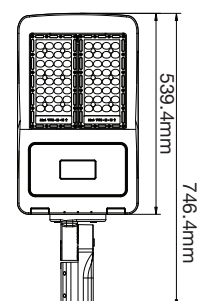

VT-202ST

SKU: 889 | 4000K DAY WHITE
SKU: 890 | 6400K WHITE

WATTS	LUMENS	BOX QTY.
200w	28000	pcs