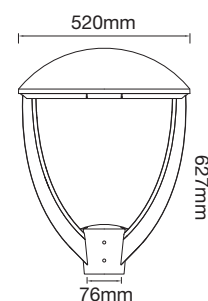

Garden Light

VT-105

SKU: 783 | 4000K DAY WHITE

WATTS	LUMENS	BOX QTY.
100w	12000	1 pcs