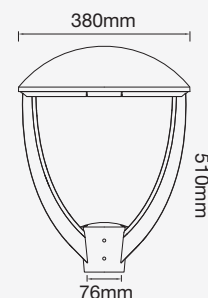

Garden Light

VT-55-1

SKU: 782 | 4000K DAY WHITE

WATTS	LUMENS	BOX QTY.
50w	6000	1 pcs