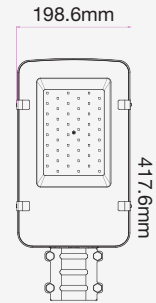

VT-30ST

SKU: 525 | 4000K DAY WHITE
SKU: 526 | 6400K WHITE

WATTS	LUMENS	BOX QTY.
30w	3600	4 pcs