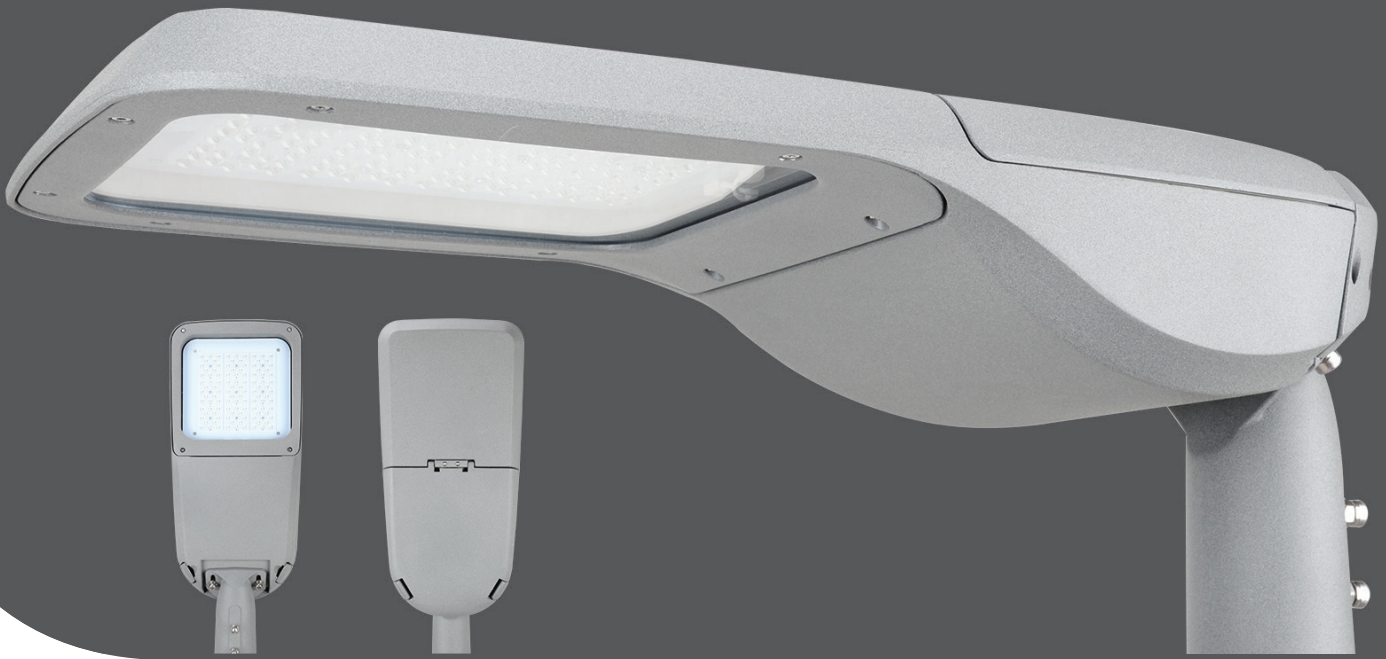

**V-TAC**<sup>®</sup>  
INNOVATIVE LED LIGHTING

## LED STREET LIGHTS

Light the path to a brighter future -- now upgraded with premium-quality LEDs from Samsung and drivers from Mean Well, V-TAC's extensive range of efficient LED Street Lights uses state-of-the-art LED technology to provide uniform brightness and illumination for safety on highways, streets, projects, cross roads, tunnels, plazas, industrial facilities, car parks, etc.

### KEY FEATURES

- Modern and efficient replacement for traditional streetlights
- Saves 80% on electricity cost
- Low maintenance; longer lifespan
- Weatherproof body – IP65/66 sealed optical cavities
- Optically optimized glass lenses to prevent eye strains
- Uniformity in light distribution – maximizes efficiency
- Fully operational in extreme weather
- DALI Driver available on select models

# LED STREETLIGHT