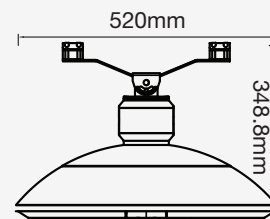

Suspended Light

VT-115ST

SKU: 545 | 4000K DAY WHITE

WATTS	LUMENS	BOX QTY.
100w	12000	1 pcs