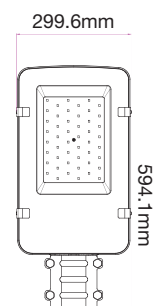

VT-150ST

SKU: 531 | 4000K DAY WHITE
SKU: 532 | 6400K WHITE

WATTS	LUMENS	BOX QTY.
150w	18000	2 pcs