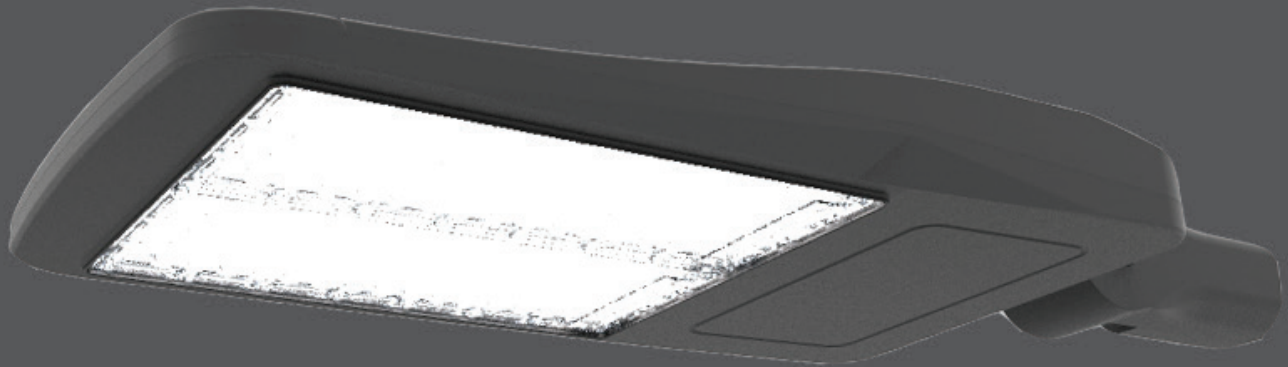

140+
+
LUMENS/WATT

5 YEAR
WARRANTY*

LED STREETLIGHT

Available in 100W to 200W, V-TAC's innovative range of streetlights introduces the new dimmable series with LEDs provided by Samsung and world-renowned Inventronics driver. These streetlights are recommendable to help streets easily adapt to the varied night lighting need of different areas or regions which can ultimately lead to even bigger savings in energy consumption.

- CRI: >70
- PF: > 0.9
- Up to 28000 lumen output available
- AC:200-240V
- IP65 Rating and strong & durable diecast Aluminium body
- 30,000-hr lifespan
- 153x70° Beam Angle