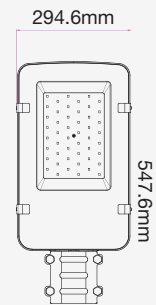

VT-100ST

SKU: 529 | 4000K DAY WHITE
SKU: 530 | 6400K WHITE

WATTS	LUMENS	BOX QTY.
100w	12000	2 pcs