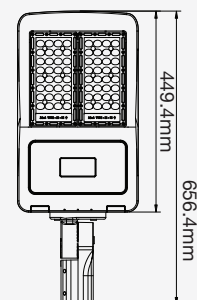

VT-102ST

SKU: 883 | 4000K DAY WHITE
SKU: 884 | 6400K WHITE

WATTS	LUMENS	BOX QTY.
100w	14000	pcs