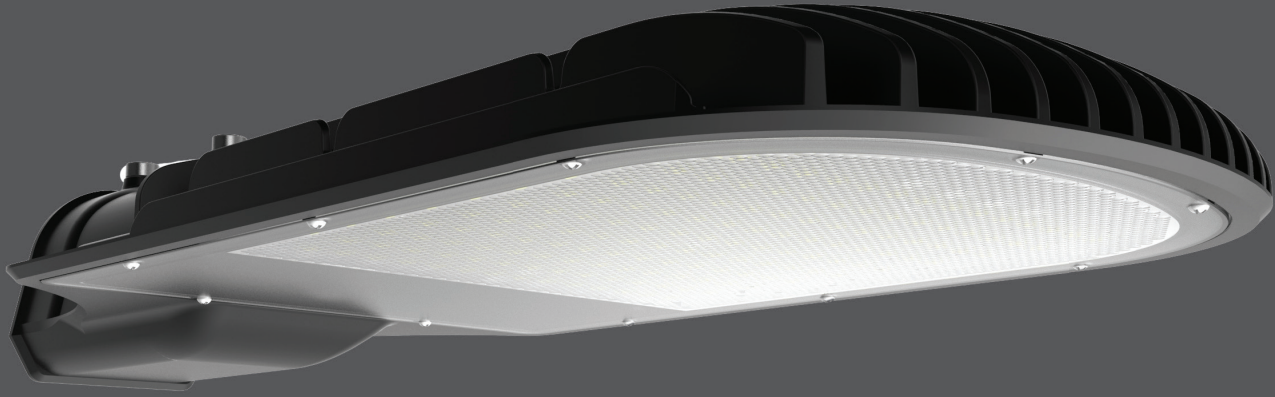

LED STREETLIGHT

Retaining the classic design of the V-TAC streetlight in Iron Grey finish, this streetlight series boasts of high-quality LEDs from Samsung and the Mean Well driver with superb efficiency. Available in 30W to 150W, and impressive lumen output of up to 12000.

- **CRI: >70**
- **PF: > 0.9**
- **Up to 12000 lumen output available**
- **AC:200-240V**
- **IP65 Rating and strong & durable diecast Aluminium body**
- **30,000-hr lifespan**
- **Beam Angle: 110° | 65x135° (with lens)**