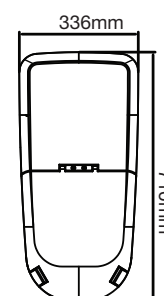

VT-80ST

SKU: 541 | 4000K DAY WHITE

WATTS	LUMENS	BOX QTY.
80w	9600	1 pcs

Available with

SKU: 546

VT-120ST

SKU: 542 | 4000K DAY WHITE

WATTS	LUMENS	BOX QTY.
120w	14400	1 pcs

Available with

SKU: 547

VT-160ST

SKU: 543 | 4000K DAY WHITE

WATTS	LUMENS	BOX QTY.
160w	19200	1 pcs

Available with

SKU: 548

VT-200ST

SKU: 544 | 4000K DAY WHITE

WATTS	LUMENS	BOX QTY.
200w	24000	1 pcs

Available with

SKU: 549